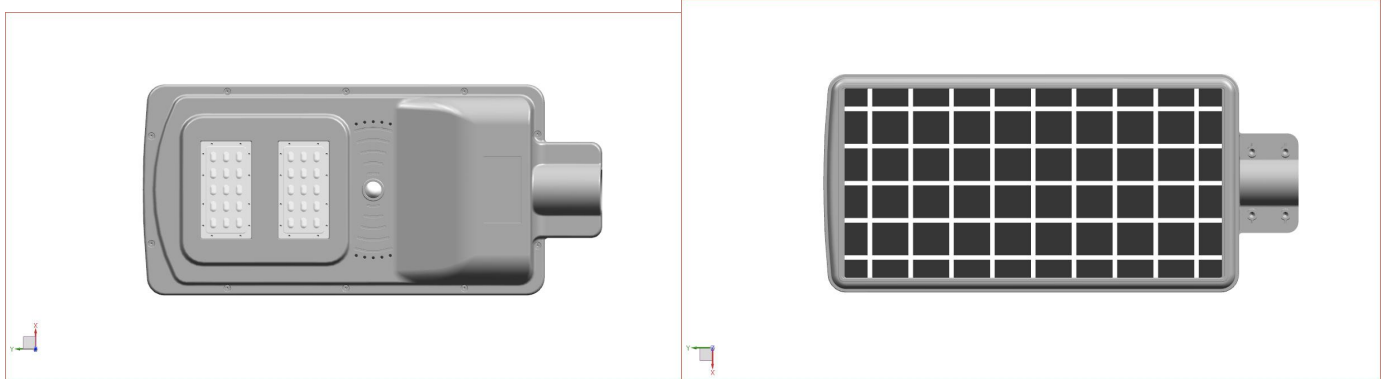

20w Mini integrated solar street light

Specification

Flat compact solar panel	18W,10 years span life
Li-ion battery	3.7V,16000mAh
LED	Philips chip/30pcs,1600lumens
Charging time	9-10hours
Lighting time	Dim lighting mode. 8hour/night,3days batter back up
Ray Sensor	<10lux
PIR Sensor	5-8m,120°
Waterproof	IP65
Material	Aluminum
Size	640*294*85mm
Working temperature	-25°C to 65°C
Warranty	3 years